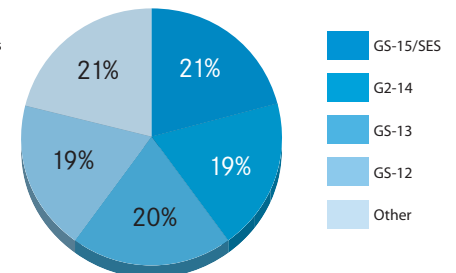

THE #1 SITE VISITED BY FEDERAL DECISION-MAKERS¹

% of Federal Managers with Annual Purchasing Involvement of \$1 Million or Higher Who Visit Individual Websites

100% SHARE OF VOICE TOWARD THE MOST POWERFUL FEDERAL AUDIENCE ONLINE

WELCOME AD SPECIFICATIONS

SPECIFICATIONS	FORMAT
AD UNIT	640 x 480
FILE FORMAT	GIF, JPEG, Animated GIF
FILE SIZE	75k max

CONTACT US NOW TO RESERVE YOUR WELCOME AD TODAY.

Visitor Employment²

Federal Visitor Job Grades²